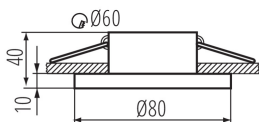

Ring for spotlight fittings

5905339331236

IP
44/20

HIGH
quality
finish

Kanlux FLINI are ceiling luminaires dedicated for bathrooms and rooms with increased humidity. Thanks to their design, they are resistant to moisture (IP44). Kanlux FLINI are available in two shapes - round and square. You can choose between matt white or matt black. Two such universal colours will allow us to match these lamps to almost any interior. .

GENERAL DATA:

Colour: white

Place of assembly: Recessed mount in the ceiling

Place of application: Indoors

Minimum distance from the illuminated object: 0,5m

Decorative ring without a ceramic frame: yes

The product is not suitable to be covered with a heat-insulating material: yes

Height [mm]: 50

Diameter [mm]: 80

Assembly hole [mm]: Ø60

TECHNICAL DATA:

Rated voltage [V]: 12 AC; 12 DC; 220-240 AC

Maximum power [W]: max 10

Class of protection against electric shock: II/III

Light source: MR16/PAR16

Light source included: no

Cap: Gx5,3/GU10

Enclosure material: aluminum alloy

Lighting-fixture angle regulation: none

IP class: 44/20

LOGISTIC DATA:

Packaging method: 50

Number of units in the secondary packaging: 1

Number of units in the packaging: 50

Net unit weight [g]: 92

Grammage [g]: 140

Length of a unit pack [cm]: 9

Width of a unit pack [cm]: 10

Height of a unit pack [cm]: 5.5

Weight of a cardboard box [kg]: 7

Width of a cardboard box [cm]: 23

Height of a cardboard box [cm]: 27.5

Length of a cardboard box [cm]: 47

Volume of a cardboard box [m³]: 0.029728